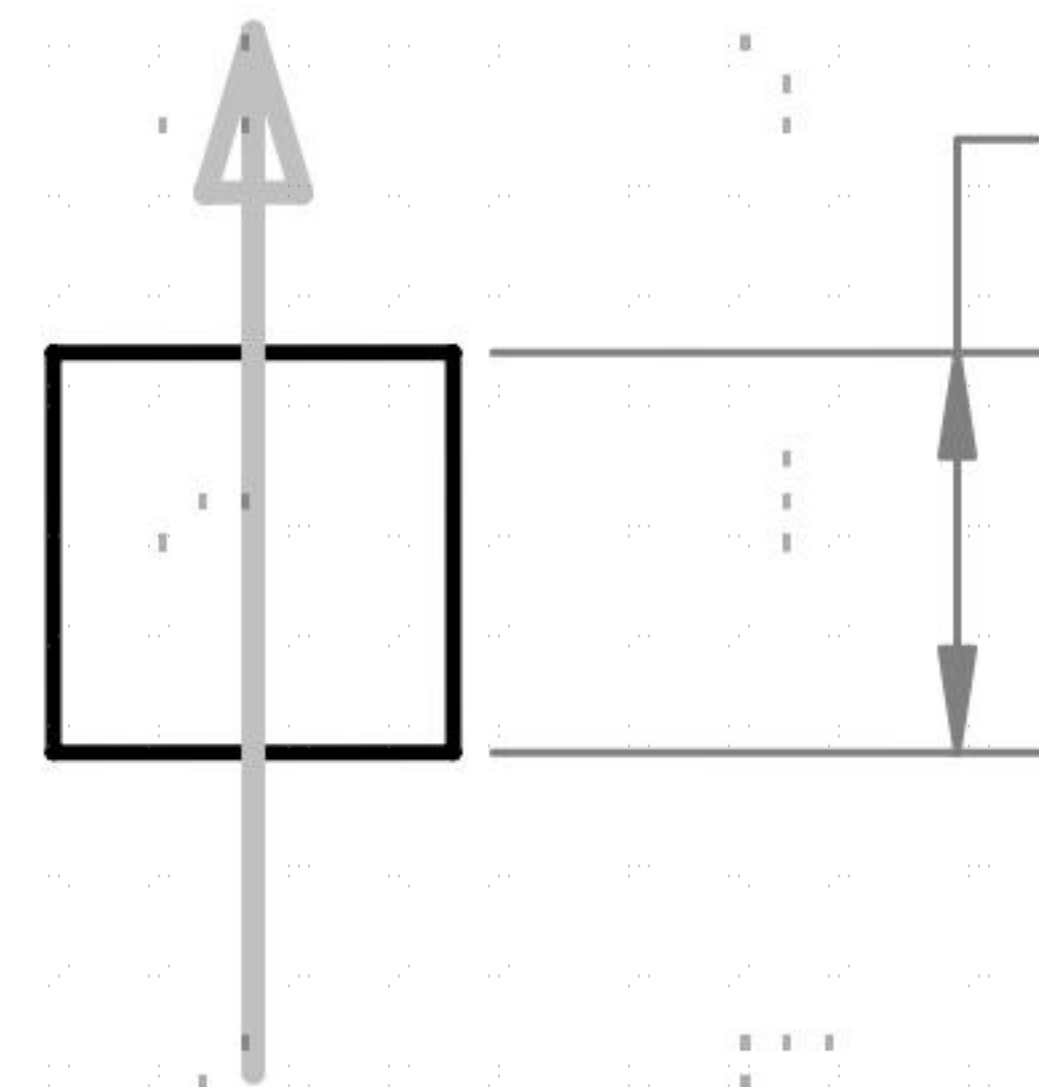

NORTH

PRODUCT ID: MCA02016

MATERIAL: ALNICO

SHAPE: CYLINDER

DIMENSION: 3/8" DIA. X 8" THICK

GRADE: ALNICO 2

MAGNETIZATION DIRECTION: AXIALLY MAGNETIZED

MAX OPERATING TEMP(C/F): 525/977